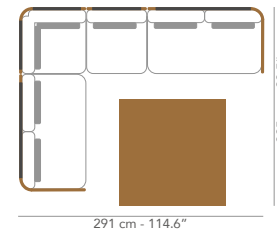

FLEXX CONCEPT

CONCEPT 1

LEFT / RIGHT

Frame	1x FUFLEDS01L 1x FUFLEDS01R 1x FUFLEMS01 1x FUFLECS01 1x FUFLELT02		W62R30 teak & anthracite strap
Cushions	1x CUFLEDS01L 1x CUFLEDS01R 1x CUFLEMS01 1x CUFLECS01		C005 marble cat. C

Protection covers available per module.

LEFT