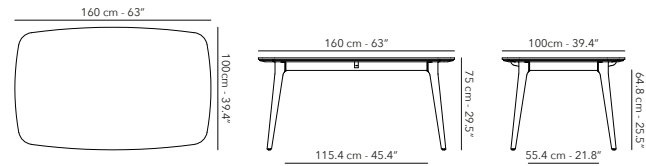

LEGNA

DINING TABLE 160 x 100 cm

	FULEGDT41S Frame		W64 sable teak
	FULEGTOP41 Table top		K14 taupegrey
			K01 white
			K31 charcoal