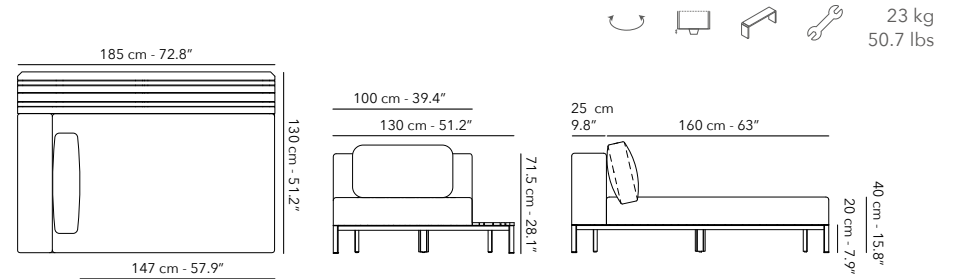

FUMAUCLO2LRT
Frame

A01W62 white & teak

A31W62 charcoal & teak

CUMAUCLO2LRT
Cushions

C006 vanilla cat. B

C202 smoke grey cat. B

The table top fits on both sides.

Other fabrics upon request. Find an overview on p. 208.
Protection cover available.