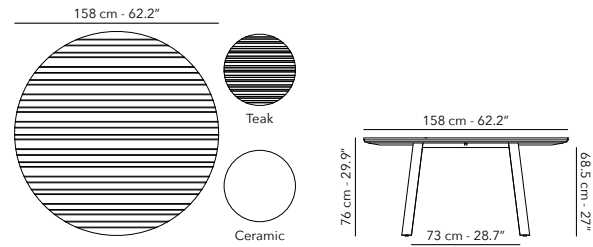

DINING TABLE ø 158 cm

	FUVOLDT08S Frame		A01 white
			A31 charcoal
	FUVOLTOP08 Table top		W62 teak
			K01 white
			K31 charcoal

Protection cover available.