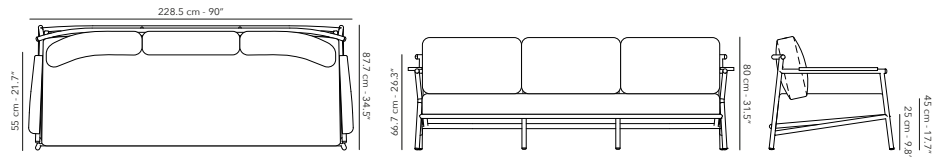

42.5 kg
93.7 lbs