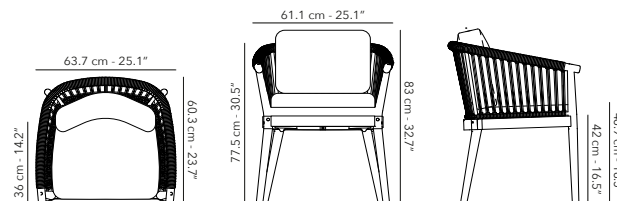

DINING ARMCHAIR

	FULEGAC06 Frame	 	W64R12 sable teak & cream
	CULEGAC06 Cushions		C012 cream cat. B

Other fabrics upon request. Find an overview on p. 208.
Protection cover available.