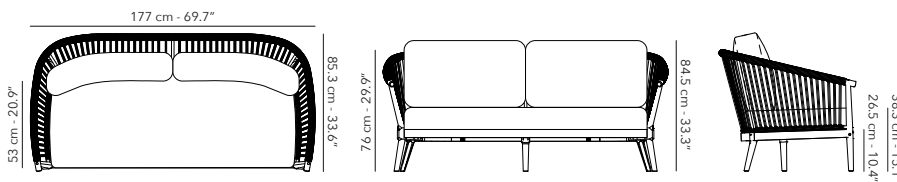

SOFA 2.5S

	FULEG2S04 Frame	 	W64R12 sable teak & cream
	CULEG2S04 Cushions		C012 cream cat. B

Other fabrics upon request. Find an overview on p. 208.
Protection cover available.