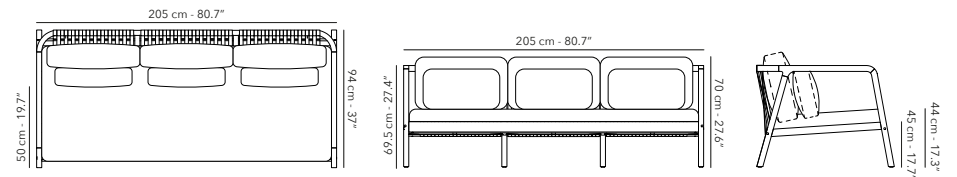

45 kg
99.2 lbs