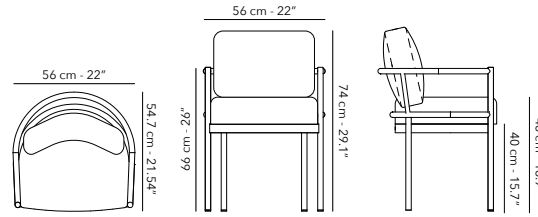

DINING ARMCHAIR

FUVOLAC02
Frame

A01R02 white & silver

A31R31 charcoal

CUVOLAC02
Cushions

C009 desert cat. C

C201 charcoal cat. B

2 pieces per box

Other fabrics upon request. Find an overview on p. 208.
Protection cover available.