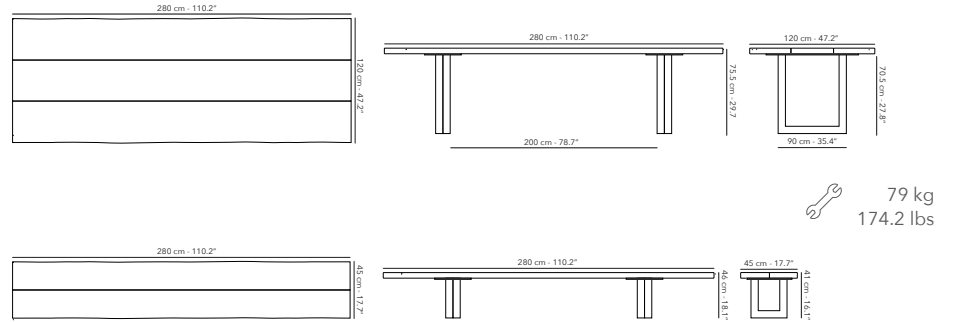

NATURE

DINING TABLE 280 x 120 cm - BENCH 280 cm

FUNATDT46S Frame		A32 black
FUNATTOP46 Table top		W62 teak
FUNATBE46S Frame		A32 black
FUNATTOP46B Seat		W62 teak

DINING TABLE 350 x 120 cm - BENCH 350 cm

FUNATDT48S Frame		A32 black
FUNATTOP48 Table top		W62 teak
FUNATBE46S Frame		A32 black
FUNATTOP48B Seat		W62 teak