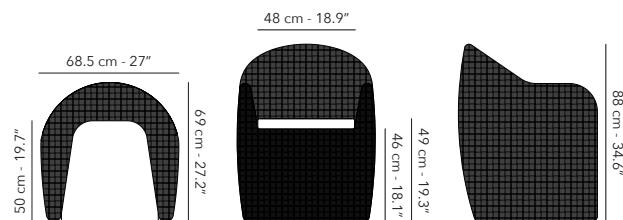

Other fabrics upon request. Find an overview on p. 208.
Protection cover available.

9.7 kg
21.4 lbs

DINING ARMCHAIR

	FUTUGAC05 Frame	 F16 cottage
	CUTUGAC05 Cushions	 C008 linen cat. B

Other fabrics upon request. Find an overview on p. 208.
Protection cover available.