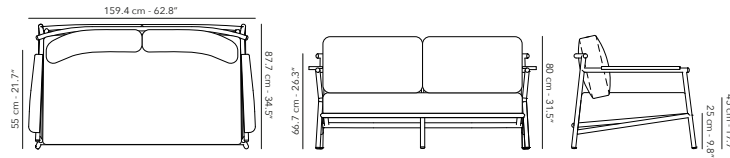

Other fabrics upon request. Find an overview on p. 208.
Protection cover available.

16.5 kg
36.4 lbs

SOFA 2S

	FUSCO2S05 Frame		A14R14 lava & brown
	CUSCO2S05 Cushions		C007 beige cat. B

Other fabrics upon request. Find an overview on p. 208.
Protection cover available.