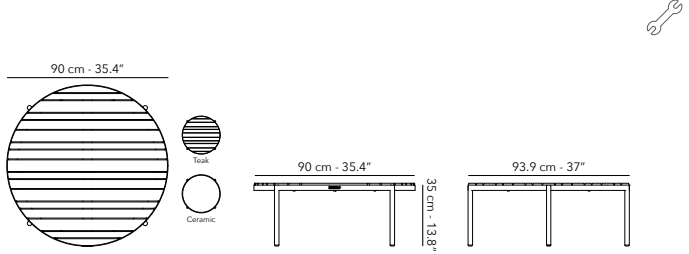

NESTING COFFEE TABLE ø 90 cm

	FUVOLST05S Frame		A01 white
			A31 charcoal
	FUVOLTOP04 Table top		W62 teak
			K01 white
			K31 charcoal

K01 - K31	W62
20.5 kg	10 kg
45.2 lbs	22 lbs