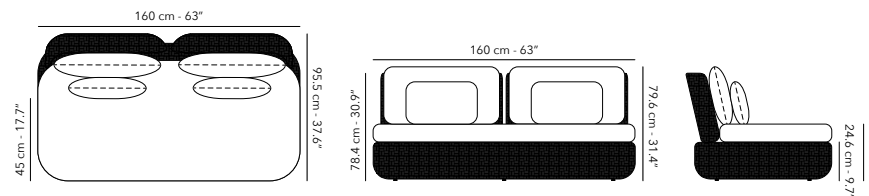

SOFA 2S

	FUTUG2S03 Frame		F16 cottage
	CUTUG2S03 Cushions		C008 linen cat. B

Other fabrics upon request. Find an overview on p. 208.
Protection cover available.

41.5 kg
91.5 lbs

SOFA 3S

	FUTUG3S03 Frame		F16 cottage
	CUTUG3S03 Cushions		C008 linen cat. B

Other fabrics upon request. Find an overview on p. 208.
Protection cover available.