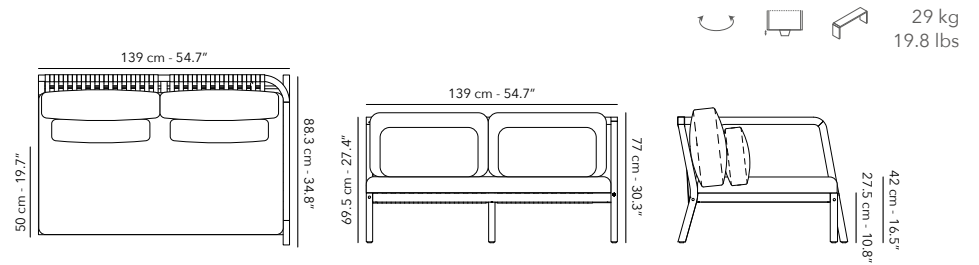

Protection covers available per module.

LEFT

RIGHT

FLEXX

MODULAR DOUBLE SEAT left

	FUFLEDS01L Frame		W62R30 teak & anthracite strap
	CUFLEDS01L Cushions		C005 marble cat. C

Other fabrics upon request. Find an overview on p. 208.
Protection cover available.