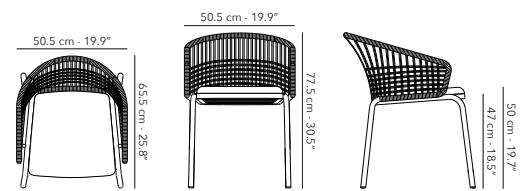

K01 - K14 - K31 **W62**
14.8 kg 8 kg
32.6 lbs 17.6 lbs

NESTING COFFEE TABLE ø 90 cm

	FUVOLST05S Frame		A14 lava
	FUVOLTOP04 Table top		W62 teak
			K01 white
			K14 taupegrey
			K31 charcoal

K01 - K14 - K31 **W62**
20.5 kg 10 kg
45.2 lbs 22 lbs

SCOOP

SUNLOUNGER

	FUSCOSL05 Frame	 A14R14 lava & brown
	CUSCOSL05 Cushions	 C007 beige cat. B

Other fabrics upon request. Find an overview on p. 208.
Protection cover available.

YUNA DINING ARMCHAIR

	FUYUNAC07 Frame	 A03R03 linen & linen
	CUYUNAC07 Cushions	 A31R31 charcoal & charcoal
		 C007 beige cat. B
		 C205 ebony cat. B