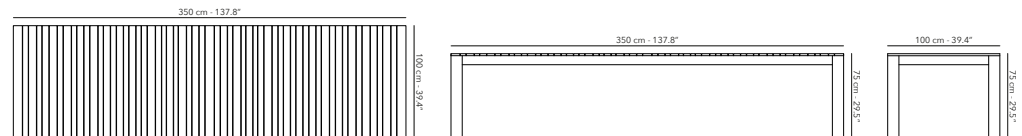

DINING TABLE 350 x 100 cm

	FUTECDT48 Frame		W62 teak

Ideal with the **Tecca bench 320 x 38 cm**.
Fits under the long sides of the table.