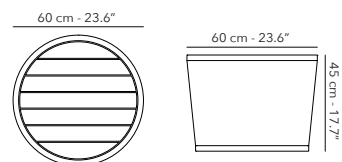

SIDE TABLE ø 60 cm

FUSOGST06
Frame

R30W62
anthracite & teak

10.8 kg
23.8 lbs

Protection cover available.