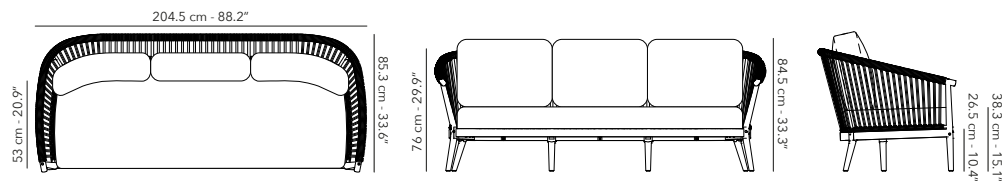

LEGNA

SOFA 3S

FULEG3S04
Frame

W64R12
sable teak & cream

CULEG3S04
Cushions

C012 cream cat. B

Other fabrics upon request. Find an overview on p. 208.
Protection cover available.