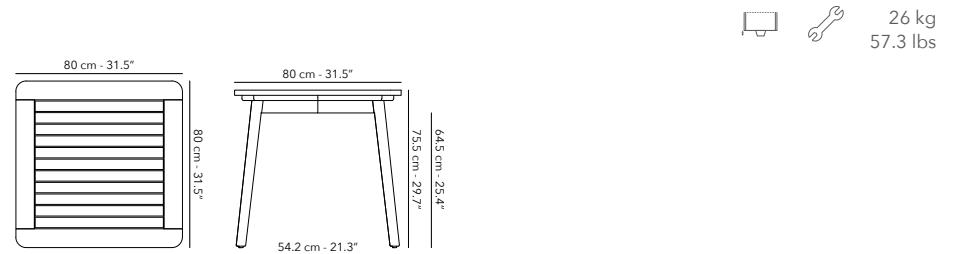

BISTRO TABLE 80 x 80 cm

	FUFLEBI23 Frame		W62 - teak

Protection cover available.