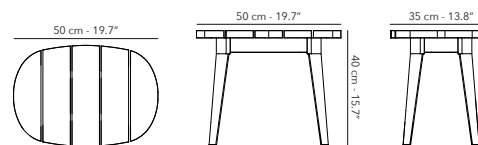

13.5 kg
29.8 lbs

SIDE TABLE 50 x 35 cm

FULEGST07
Frame

W64 sable teak

4 kg
8.8 lbs

TUGU

DINING CHAIR

	FUTUGNC01 Frame	 F16W62 cottage & teak
		 F16W64 cottage & sable teak
	CUTUGNC01 Cushions	 C008 linen cat. B