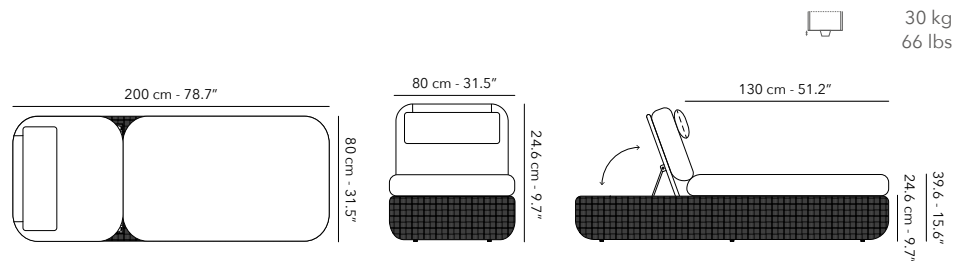

SUNLOUNGER

	FUTUGSL02 Frame		F16 cottage
	CUTUGSL02 Cushions		C008 linen cat. B

Other fabrics upon request. Find an overview on p. 208.
Protection cover available.