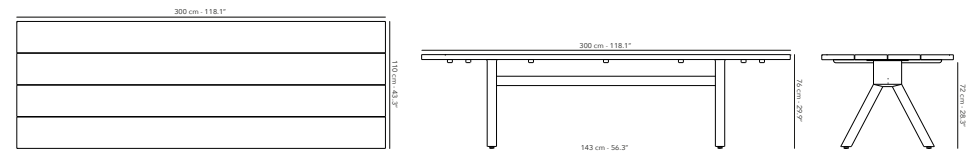

DINING TABLE 250 x 100 cm

	FUSOGDT45 Frame		A30W62 anthracite & teak

Protection cover available.

 75.3 kg
166 lbs

DINING TABLE 300 x 110 cm

	FUSOGDT47 Frame		A30W62 anthracite & teak

Protection cover available.