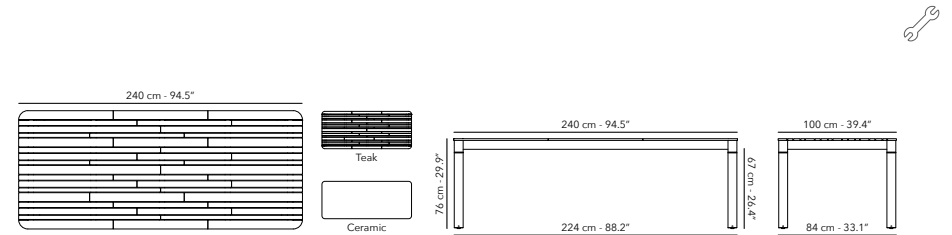

Protection cover available.

DINING TABLE 240 x 100 cm

	FUVOLDT44S Frame	A01 white
		A31 charcoal
FUVOLTOP44 Table top	W62 teak	
	K01 white	
	K31 charcoal	

Protection cover available.

DINING TABLE 300 x 100 cm