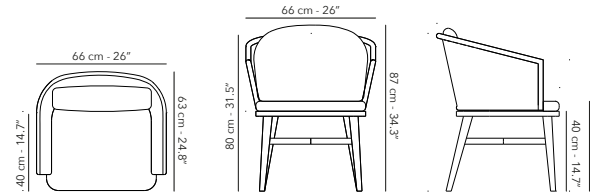

SOGNI

DINING ARMCHAIR

	FUSOGAC03 Frame		R30W62 anthracite & teak
	CUSOGAC03 Cushions		C104 quartz cat. B

Other fabrics upon request. Find an overview on p. 208.
Protection cover available.

12.8 kg
28.2 lbs

DINING TABLE 250 x 100 cm

	FUSOGDT45 Frame		A30W62 anthracite & teak

Protection cover available.