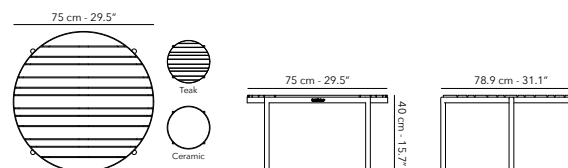

NESTING COFFEE TABLE ø 75 cm

	FUVOLST04S Frame		A14 lava
	FUVOLTOP03 Table top		W62 teak
			K01 white
			K14 taupegrey
			K31 charcoal

K01 - K14 - K31   **W62**
14.8 kg   8 kg
32.6 lbs   17.6 lbs