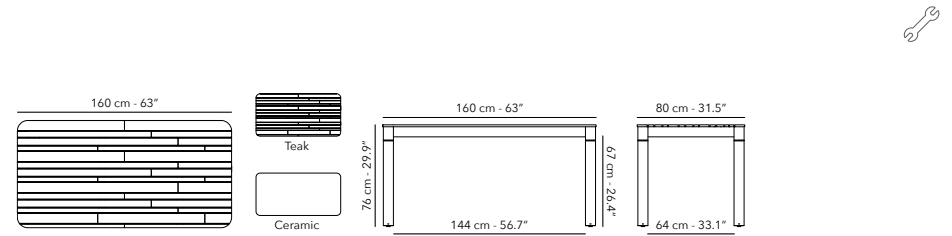

Protection cover available.

DINING TABLE 240 x 100 cm

	FUVOLDT44S Frame	A01 white
		A31 charcoal
FUVOLTOP44 Table top	W62 teak	
	K01 white	
	K31 charcoal	

Protection cover available.

DINING TABLE 300 x 100 cm