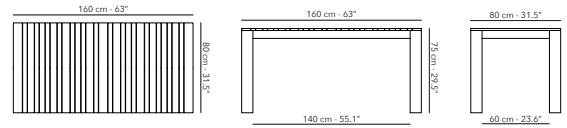

TECCA

DINING TABLE 160 x 80 cm

	FUTECDT41 Frame		W62 teak

Ideal with the **Tecca bench 130 x 38 cm**.
Fits under the long sides of the table.