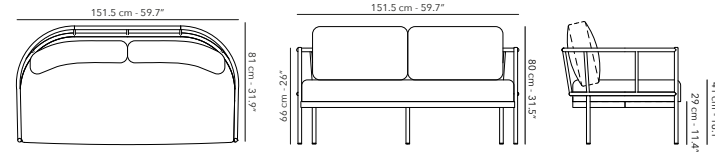

LOUNGE SOFA 2S

	FUVOL2S02 Frame		A01R02 white & silver
			A31R31 charcoal
	CUVOL2S02 Cushions		C009 desert cat. C
			C201 charcoal cat. B