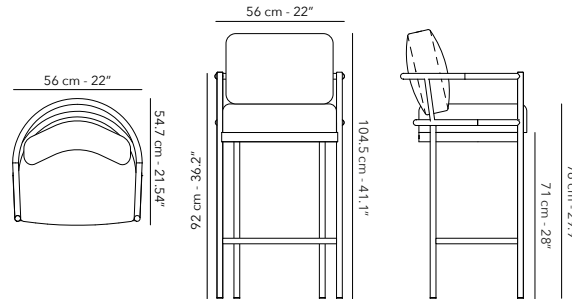

BAR CHAIR

FUVOLBC02
Frame

A01R02 white & silver

A31R31 charcoal

CUVOLAC02
Cushions

C009 desert cat. C

C201 charcoal cat. B

Other fabrics upon request. Find an overview on p. 208.
Protection cover available.