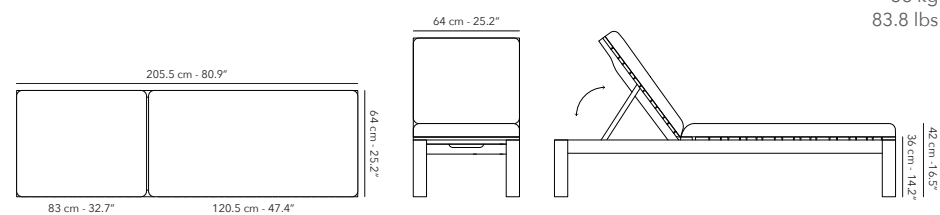

SUNLOUNGER

	FUTECSL05 Frame	W62 teak
	CUTECSL05 Cushions	C007 beige cat. B
		C205 ebony cat. B

38 kg
83.8 lbs

Other fabrics upon request. Find an overview on p. 208.