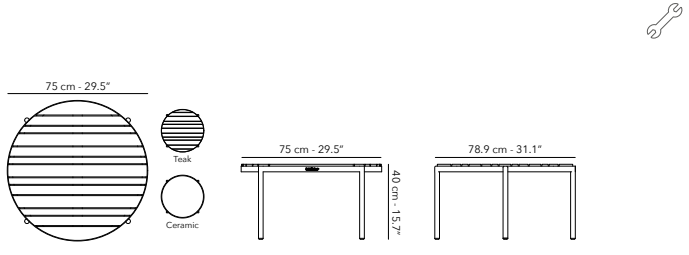

NESTING COFFEE TABLE ø 75 cm

	FUVOLST04S Frame		A01 white
			A31 charcoal
	FUVOLTOP03 Table top		W62 teak
			K01 white
			K31 charcoal

K01 - K31	W62
14.8 kg	8 kg
32.6 lbs	17.6 lbs