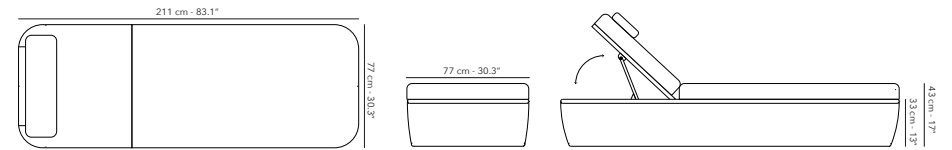

SOGNI

SUNLOUNGER

	FUSOGSL03 Frame		R30 anthracite
	CUSOGSL03 Cushions		C104 quartz cat. B

Other fabrics upon request. Find an overview on p. 208.
Protection cover available.

45 kg
99.2 lbs

COCOON

	FUSOGCO01 Frame		R30W62 anthracite & teak
	CUSOGCO01 Cushions		C104 quartz cat. B

Other fabrics upon request. Find an overview on p. 208.
Protection cover available.