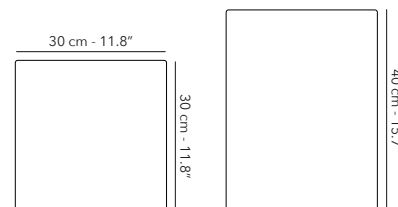

6 kg
13.2 lbs

The headrest is adjustable and can be removed.

STAND

	<p>FUBYBSD01</p>		<p>W62 teak</p>
---	------------------	---	------------------------

1.5 kg
3.3 lbs

DUNCAN

	<p>DEDECDUN.01 Duncan teak block</p>		<p>W62 teak</p>
---	--	---	------------------------