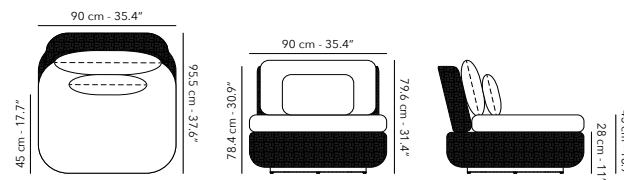

SOFA 1S

	FUTUG1S03 Frame		F16 cottage
	CUTUG1S03 Cushions		C008 linen cat. B

360° rotation through the swivel system.

Other fabrics upon request. Find an overview on p. 208.
Protection cover available.