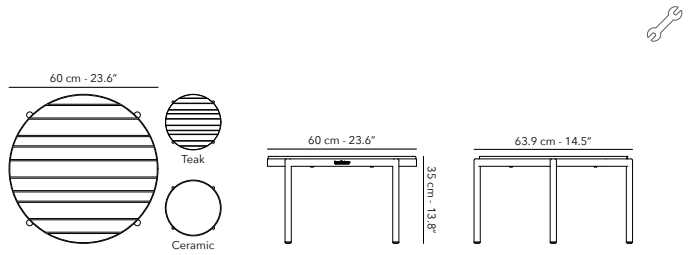

NESTING COFFEE TABLE ø 60 cm

	FUVOLST06S Frame		A01 white
			A31 charcoal
	FUVOLTOP02 Table top		W62 teak
			K01 white
			K31 charcoal

K01 - K31	W62
10.5 kg	6 kg
23.1 lbs	13.2 lbs

NESTING COFFEE TABLE ø 75 cm