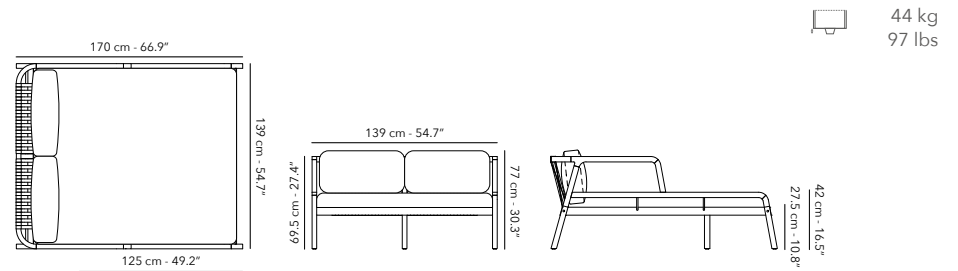

DAYBED

	FUFLEDB01 Frame	W62R30 teak & anthracite strap
	CUFLEDB01 Cushions	Cat. A
		Cat. B
		Cat. C

Other fabrics upon request. Find an overview on p. 208.