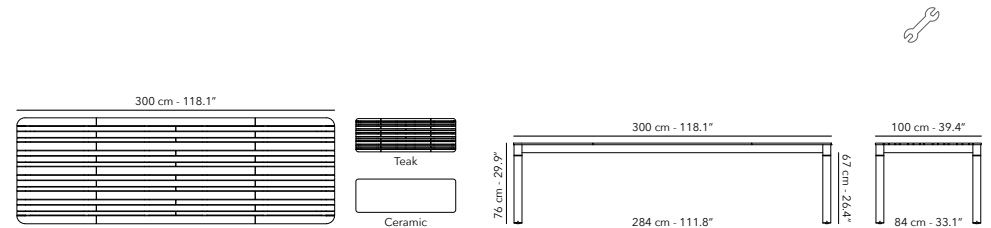

DINING TABLE 300 x 100 cm

	FUVOLDT47S Frame	A01 white
		A31 charcoal
FUVOLTOP47 Table top	W62 teak	
	K01 white	
	K31 charcoal	

Protection cover available.