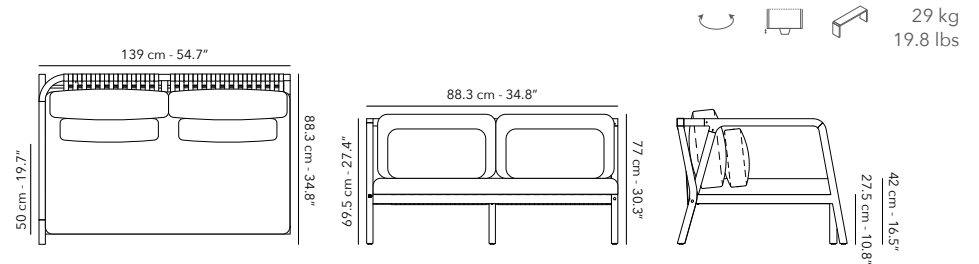

MODULAR DOUBLE SEAT right

	FUFLEDS01R Frame		W62R30 teak & anthracite strap
	CUFLEDS01R Cushions		C005 marble cat. C

Other fabrics upon request. Find an overview on p. 208.
Protection cover available.