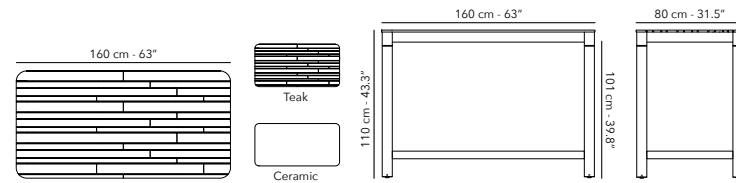

BAR TABLE 160 x 80 cm

	FUVOLBT02S Frame		A01 white
			A31 charcoal
	FUVOLTOP41 Table top		W62 teak
			K01 white
			K31 charcoal

Protection cover available.