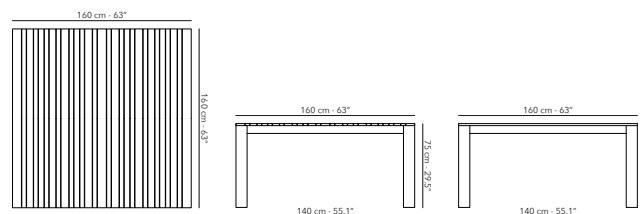

DINING TABLE 160 x 160 cm

FUTECDT61
Frame

W62 teak

Ideal with the **Tecca bench 130 x 38 cm**.
Fits on all sides of the table.

BENCH 130 x 38 cm

FUTECBE41
Frame

W62 teak

BENCH 320 x 38 cm