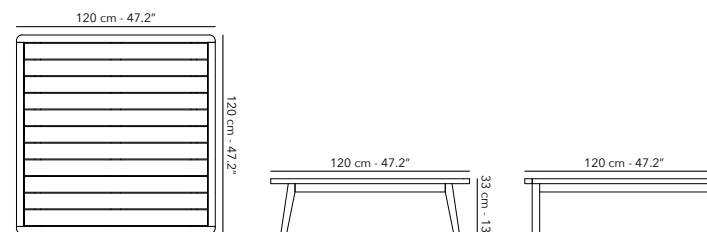

COFFEE TABLE 120 x 120 cm

	FUFLELT02 Frame		W62 teak

Protection cover available.