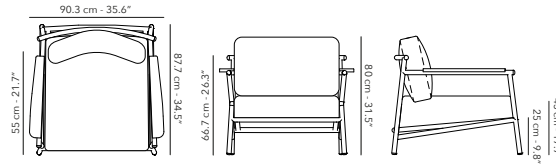

SCOOP

LOUNGE CHAIR 1S

	FUSCO1S05 Frame		A14R14 lava & brown
	CUSCO1S05 Cushions		C007 beige cat. B

Other fabrics upon request. Find an overview on p. 208.
Protection cover available.