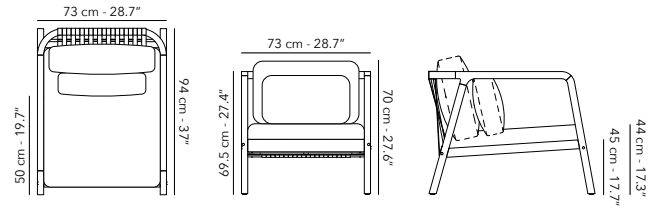

W62 teak

Protection cover available.

22 kg
48.5 lbs

FLEXX

LOUNGE CHAIR 1S

	FUFLE1S01 Frame		W62R30 teak & anthracite strap
	CUFLE1S01 Cushions		C005 marble cat. C

Other fabrics upon request. Find an overview on p. 208.
Protection cover available.