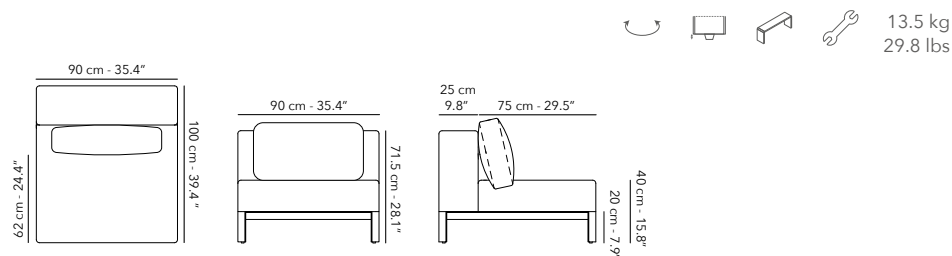

MAUROO

LOUNGE CHAIR 1S

	FUMAUMS02 Frame	A01 white
		A31 charcoal
	CUMAUMS02 Cushions	C006 vanilla cat. B
		C202 smoke grey cat. B

Other fabrics upon request. Find an overview on p. 208.
Protection cover available.