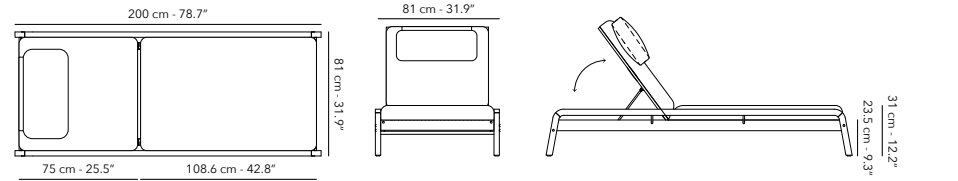

FLEXX

SUNLOUNGER

	FUFLESL01 Frame	W62R30 teak & anthracite strap
	CUFLESL01 Cushions	C005 marble cat. C
		C206 ash cat. B

Other fabrics upon request. Find an overview on p. 208.
Protection cover available.