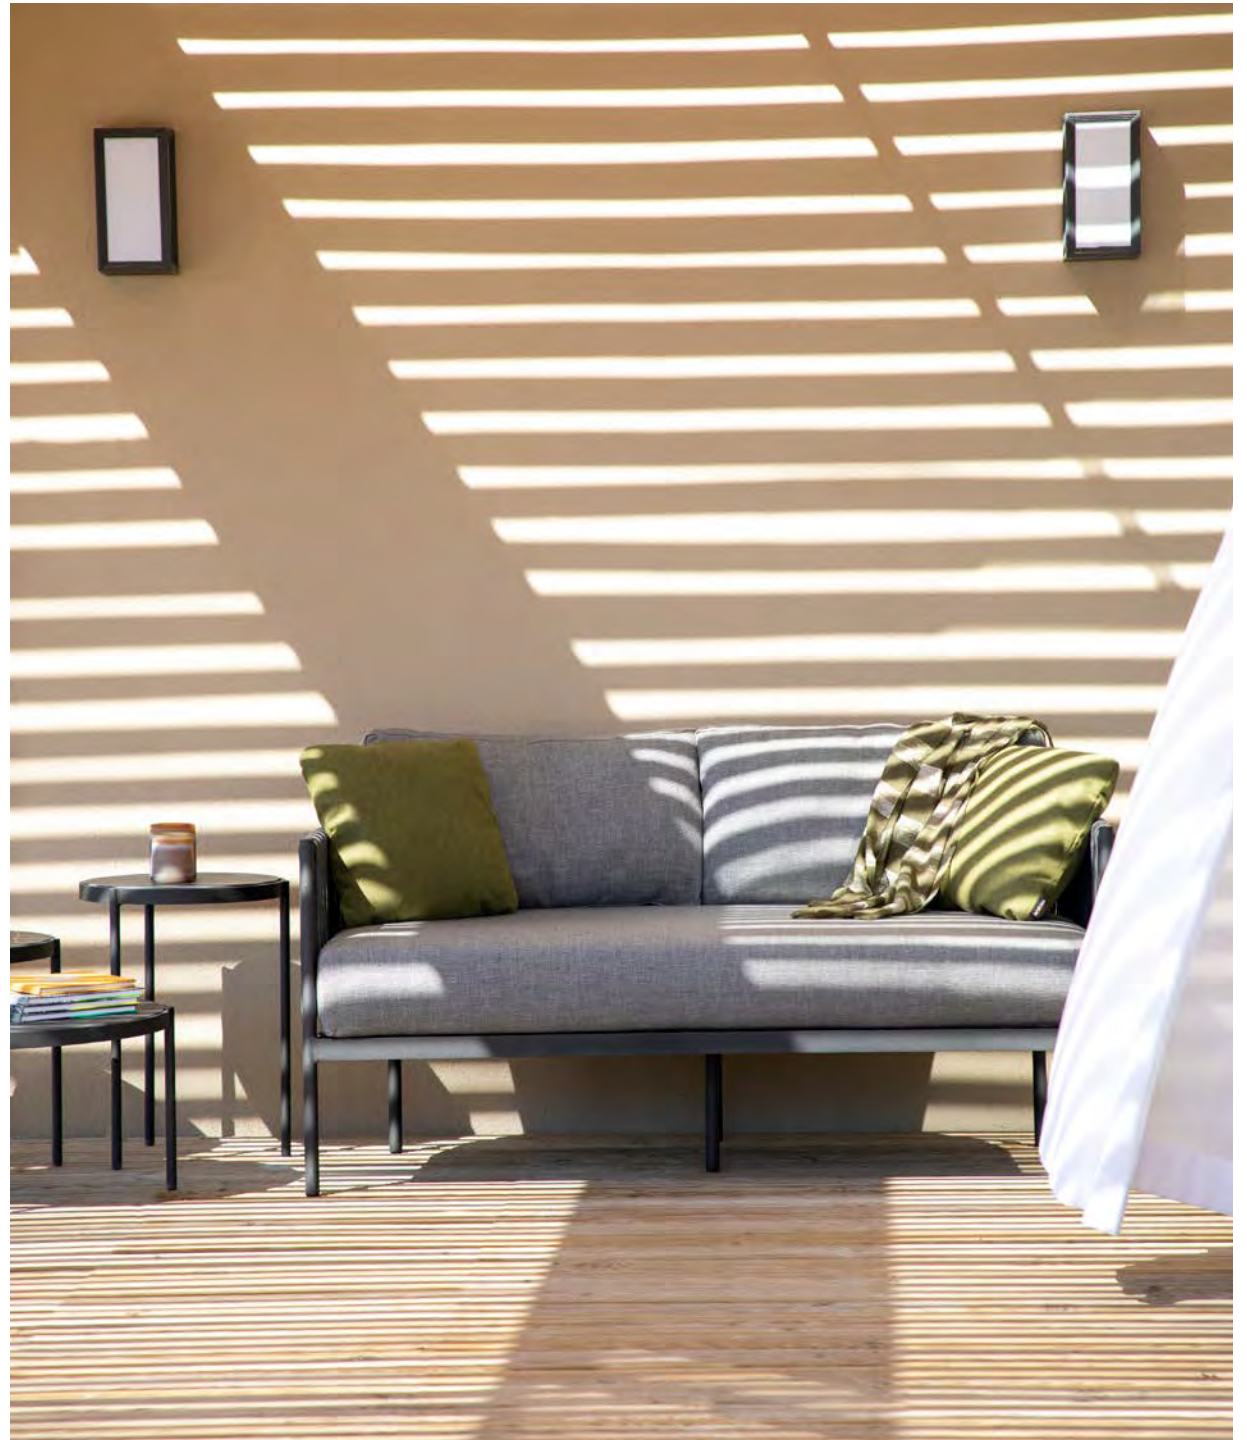

VOLTE lounge sofa 2S C201 charcoal with nesting coffee and side tables DECO cushion 40 x 40 cm C422 sage