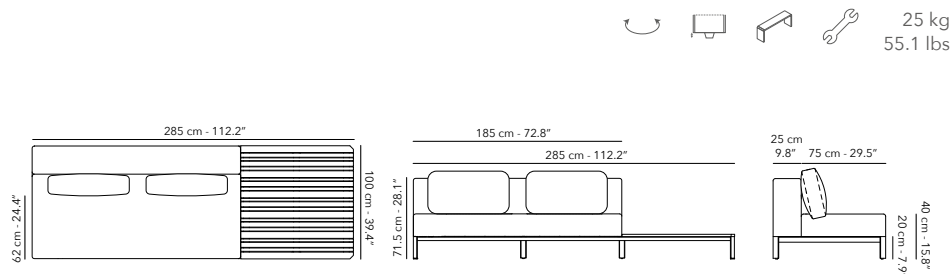

LONG SOFA WITH TEAK TABLE

	FUMAUDS02LRT Frame	A01W62 white & teak
		A31W62 charcoal & teak
	CUMAUDS02LR Cushions	C006 vanilla cat. B
		C202 smoke grey cat. B

The back fits on both sides.

Other fabrics upon request. Find an overview on p. 208.
Protection cover available.