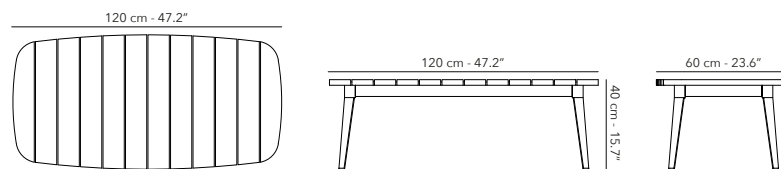

FULEGCL03
Frame

W64R12
sable teak & cream

CULEGCL03
Cushions

C012 cream cat. B

Other fabrics upon request. Find an overview on p. 208.
Protection cover available.

COFFEE TABLE 120 x 60 cm

FULEGLT09
Frame

W64 sable teak