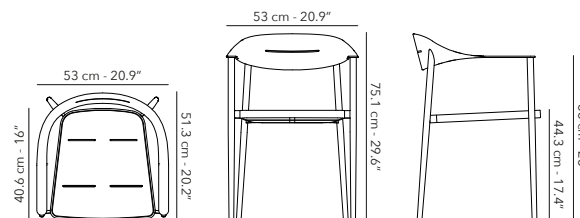

KUDOS BISTRO CHAIR

	FUKUDBIA01 Frame	A01 white
		A32 black
		A69 lime

4 pieces in 1 colour per box.