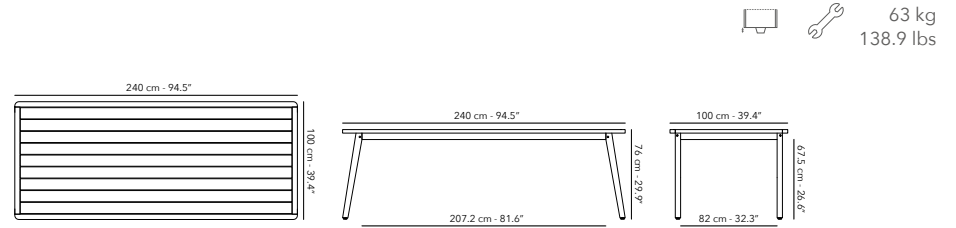

FLEXX

DINING TABLE 240 x 100 cm

	FUFLEDT44 Frame		W62 teak

Protection cover available.