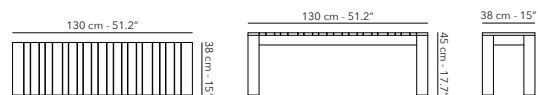

DINING TABLE 160 x 160 cm

FUTECDT61
Frame

W62 teak

Ideal with the **Tecca bench 130 x 38 cm**.
Fits on all sides of the table.

BENCH 130 x 38 cm

FUTECBE41
Frame

W62 teak

BENCH 320 x 38 cm