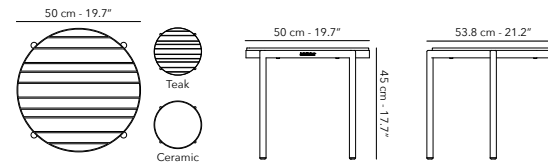

NESTING SIDE TABLE ø 50 cm

	FUVOLST03S Frame		A01 white
			A31 charcoal
FUVOLTOP01 Table top			W62 teak
			K01 white
			K31 charcoal

K01 - K31	W62
7.6 kg	5 kg
16.8 lbs	11 lbs