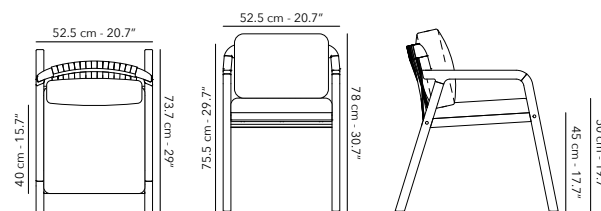

DINING ARMCHAIR

	FUFLEAC01 Frame		W62R30 teak & anthracite strap
	CUFLEAC01 Cushions		C005 marble cat. C C206 ash cat. A

Other fabrics upon request. Find an overview on p. 208.
Protection cover available.