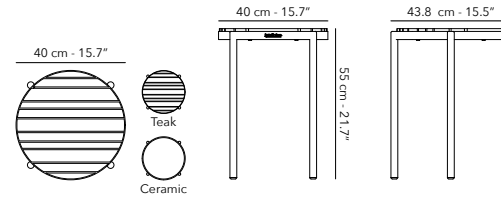

NESTING SIDE TABLE ø 40 cm

	FUVOLST02S Frame		A01 white
			A31 charcoal
FUVOLTOP00 Table top			W62 teak
			K01 white
			K31 charcoal

K01 - K31	W62
5.6 kg	3.5 kg
12.3 lbs	7.7 lbs