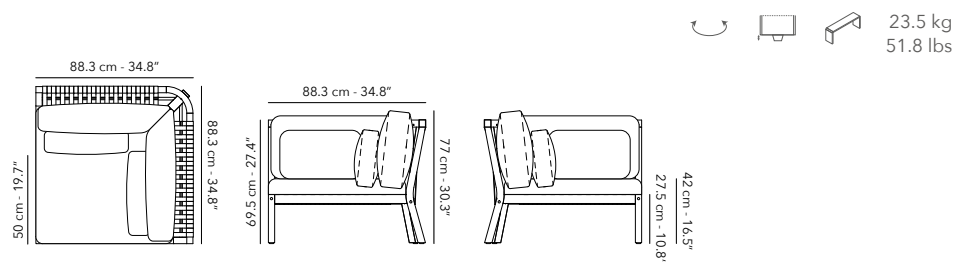

MODULAR CORNER SEAT

	FUFLECS01 Frame		W62R30 teak & anthracite strap
	CUFLECS01 Cushions		C005 marble cat. C

Other fabrics upon request. Find an overview on p. 208.
Protection cover available.