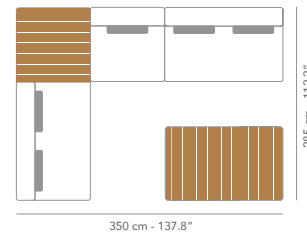

CONCEPT 2

LEFT / RIGHT

Frame	1x FUMAUDS02LRT		A01 white
	1x FUMAUMS02 1x FUMAUDS02M 1x FUMAULT03		A31 charcoal
Cushions	1x CUMAUDS02LRT		C006 vanilla cat. B
	1x CUMAUMS02 1x CUMAUDS02M		C202 smoke grey cat. B

Other fabrics upon request. Find an overview on p. 208.
Protection covers available per module.

LEFT