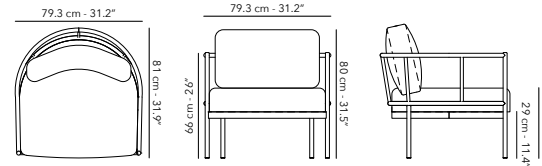

VOLTE

LOUNGE CHAIR 1S

	FUVOL1S02 Frame		A01R02 white & silver
			A31R31 charcoal
	CUVOL1S02 Cushions		C009 desert cat. C
			C201 charcoal cat. B