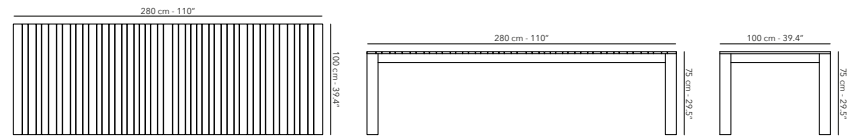

DINING TABLE 280 x 100 cm

	FUTECDT46 Frame		W62 teak

Ideal with the **Tecca bench 130 x 38 cm**.
Place two next to each other on the long sides of the table.