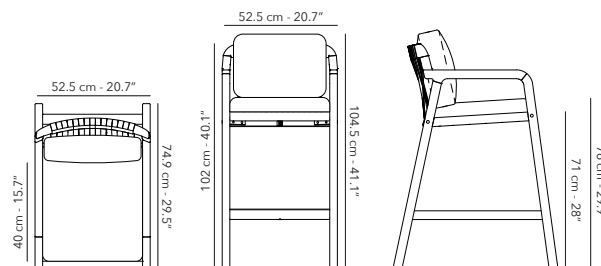

BAR CHAIR

	FUFLEBC01 Frame		W62R30 teak & anthracite strap
	CUFLEAC01 Cushions		C005 marble cat. C C206 ash cat. B

Other fabrics upon request. Find an overview on p. 208.
Protection cover available.