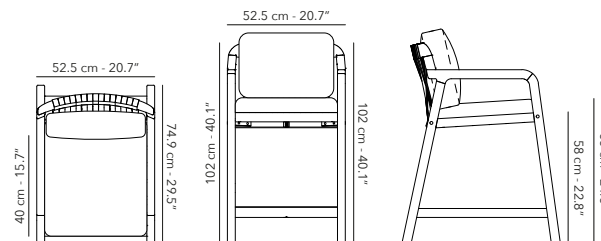

COUNTER CHAIR

	FUFLECC01 Frame		W62R30 teak & anthracite strap
	CUFLEAC01 Cushions		C005 marble cat. C C206 ash cat. B

Other fabrics upon request. Find an overview on p. 208.
Protection cover available.