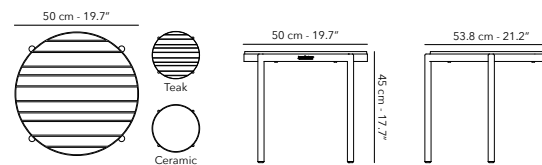

NESTING SIDE TABLE ø 50 cm

	FUVOLST03S Frame		A14 lava
	FUVOLTOP01 Table top		W62 teak
			K01 white
			K14 taupegrey
			K31 charcoal

K01 - K14 - K31   **W62**
7.6 kg   5 kg
16.8 lbs   11 lbs