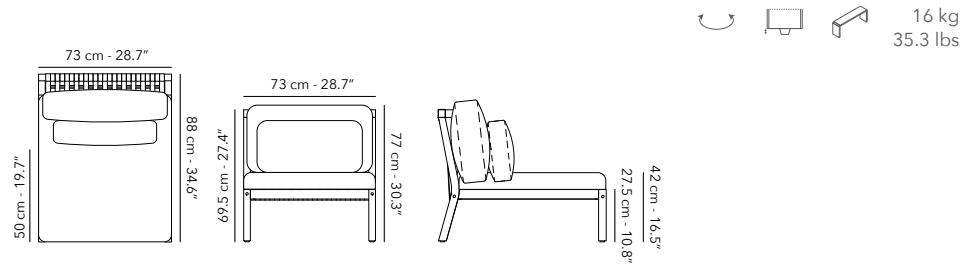

MODULAR MIDDLE SEAT

	FUFLEMS01 Frame		W62R30 teak & anthracite strap
	CUFLEMS01 Cushions		C005 marble cat. C

Other fabrics upon request. Find an overview on p. 208.
Protection cover available.