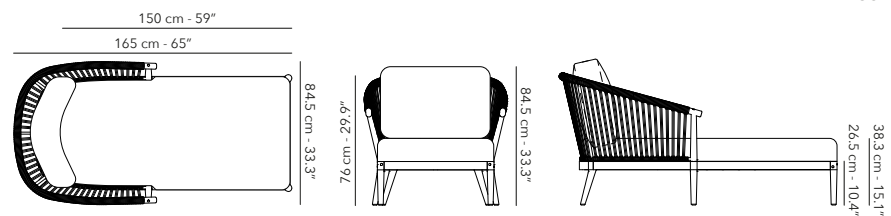

FULEGCL03
Frame

W64R12
sable teak & cream

CULEGCL03
Cushions

C012 cream cat. B

Other fabrics upon request. Find an overview on p. 208.
Protection cover available.

COFFEE TABLE 120 x 60 cm

FULEGLT09
Frame

W64 sable teak