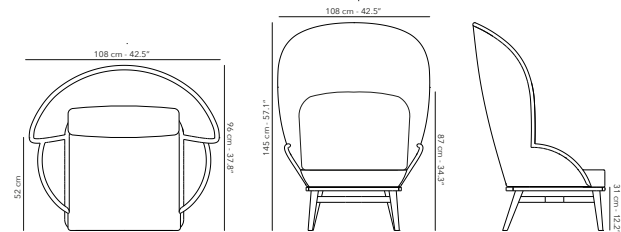

SOGNI

SUNLOUNGER

	FUSOGSL03 Frame		R30 anthracite
	CUSOGSL03 Cushions		C104 quartz cat. B

Other fabrics upon request. Find an overview on p. 208.
Protection cover available.

45 kg
99.2 lbs

COCOON

	FUSOGCO01 Frame		R30W62 anthracite & teak
	CUSOGCO01 Cushions		C104 quartz cat. B

Other fabrics upon request. Find an overview on p. 208.
Protection cover available.

30 kg
66 lbs