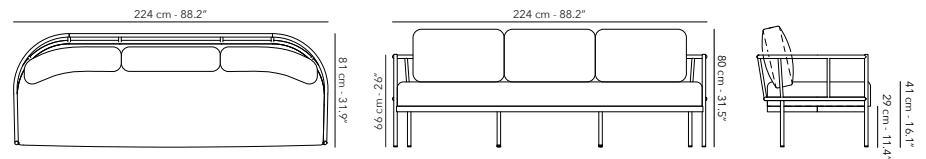

LOUNGE SOFA 3S

	FUVOL3S02 Frame		A01R02 white & silver
			A31R31 charcoal
	CUVOL3S02 Cushions		C009 desert cat. C
			C201 charcoal cat. B