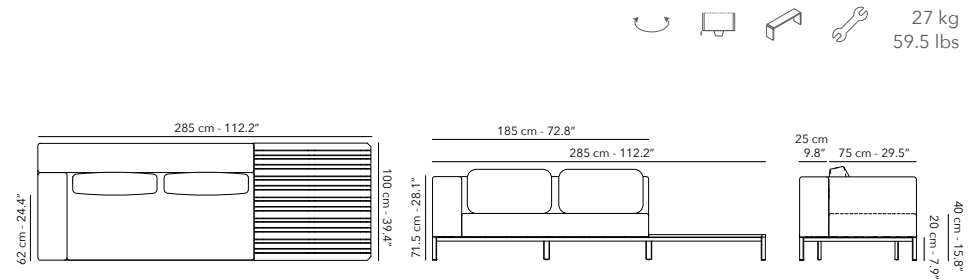

A31W62 charcoal & teak

CUMAUDS02LRA
Cushions

C006 vanilla cat. B

C202 smoke grey cat. B

The back fits on both sides.

Other fabrics upon request. Find an overview on p. 208.
Protection cover available.

CHAISE LONGUE