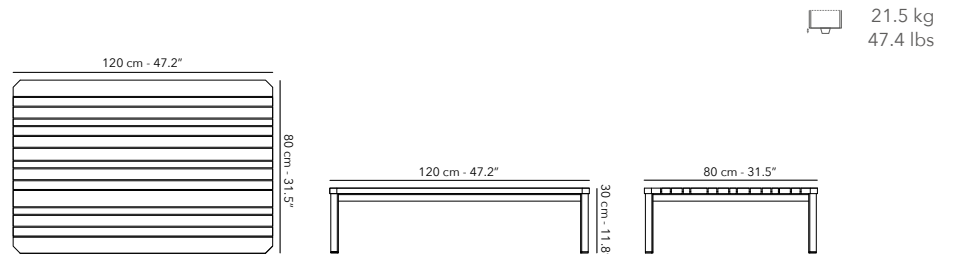

COFFEE TABLE 120 x 80 cm

FUMAULT03
Frame

A01W62 white & teak

A31W62 charcoal & teak

W62R30 & C005

W62R30 & C206

DINING ARMCHAIR

	FUFLEAC01 Frame		W62R30 teak & anthracite strap
	CUFLEAC01 Cushions		C005 marble cat. C C206 ash cat. A