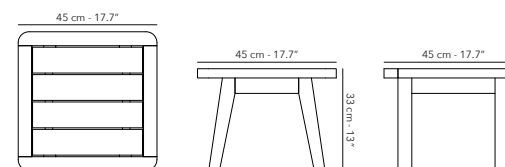

SIDE TABLE 45 x 45 cm

	FUFLEST01 Frame		W62 teak