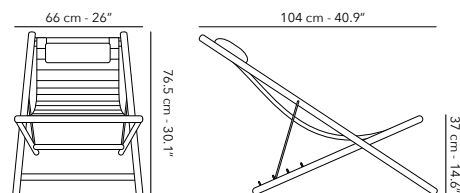

NESTING SIDE TABLE ø 50 cm

	FUVOLST03S Frame		A01 white
			A31 charcoal
FUVOLTOP01 Table top			W62 teak
			K01 white
			K31 charcoal

K01 - K31	W62
7.6 kg	5 kg
16.8 lbs	11 lbs

BEACH CHAIR

	<p>FUBYBSC01</p>		<p>W62T30 teak & anthracite</p>
---	------------------	---	--