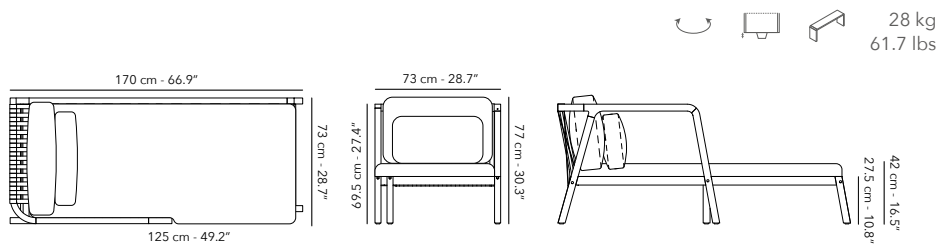

MODULAR CHAISE LONGUE right

	FUFLECL01R Frame		W62R30 teak & anthracite strap
	CUFLECL01R Cushions		C005 marble cat. C

Other fabrics upon request. Find an overview on p. 208.
Protection cover available.