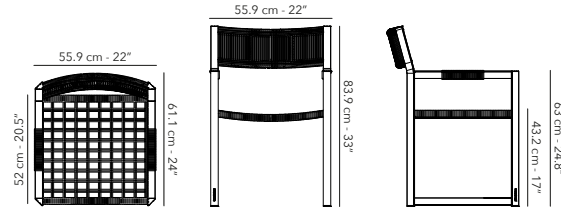

BISTRO

MANTRA BISTRO ARMCHAIR

FUMANBIA02
Frame

A01R02 white & silver

A30R30 anthracite