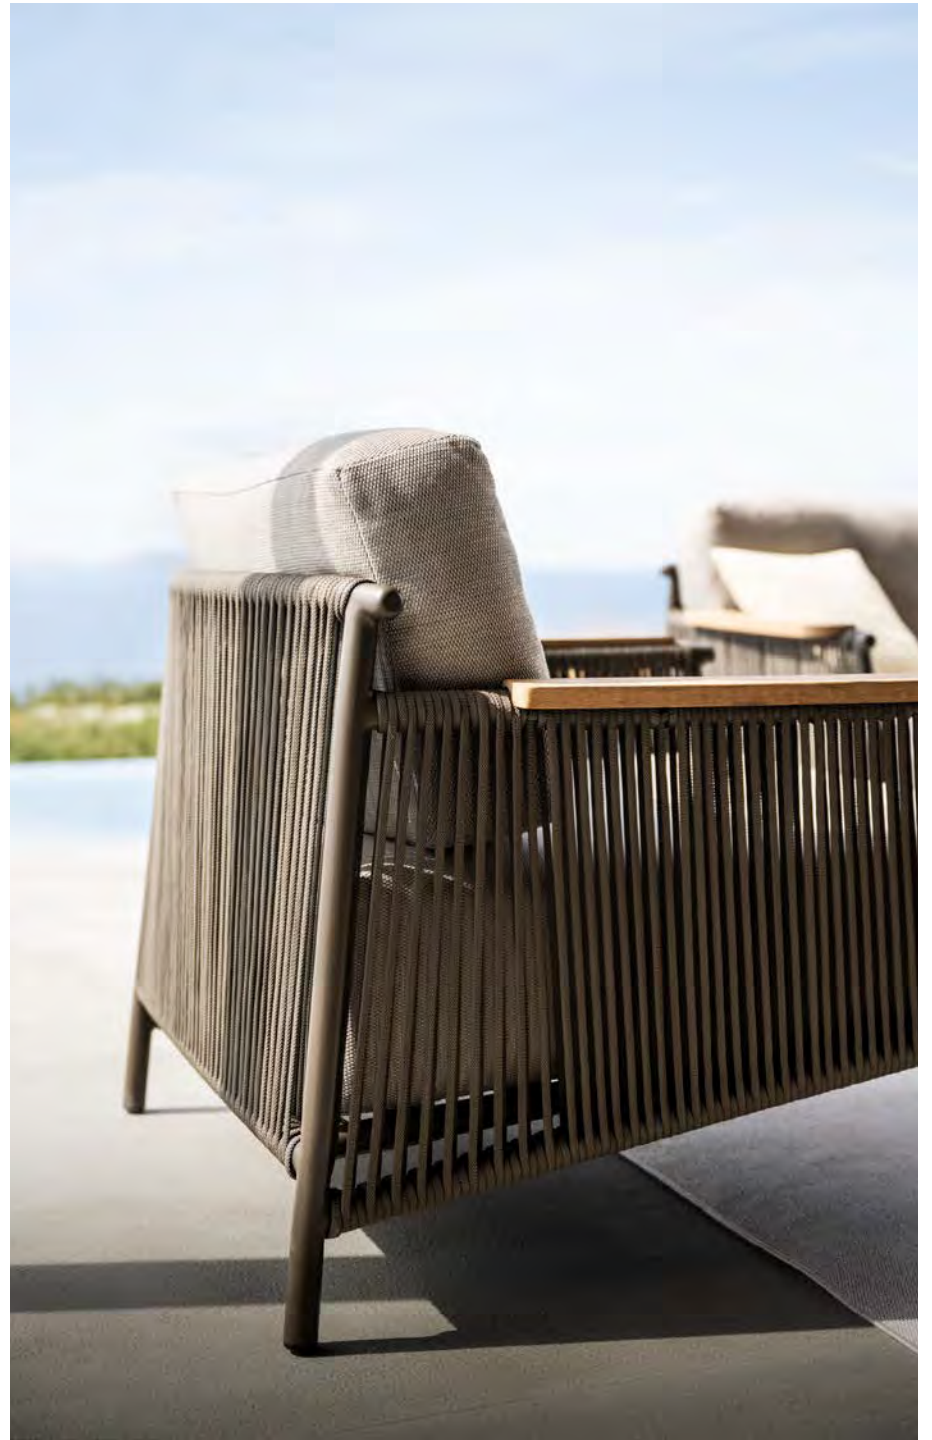

SCOOP lounge chairs 1S, sofa 3S and 2S C007 beige

DECO cushions 40 x 40 cm C401 corn C006 vanilla

DUNCAN teak block

WILSON rug 280 x 390 cm D78 oyster

JCP.404 250 x 350 cm

SCOOP sunloungers C007 beige

SCOOP sofa 3S, 2S and lounge chairs 1S C007 beige