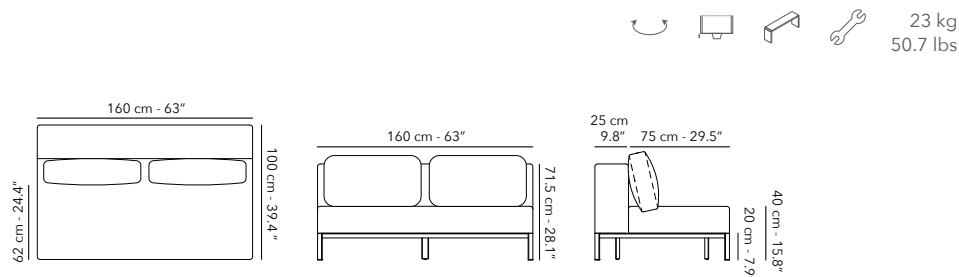

SOFA 2S

	FUMAUDS02M Frame	A01 white
		A31 charcoal
	CUMAUDS02M Cushions	C006 vanilla cat. B
		C202 smoke grey cat. B

Other fabrics upon request. Find an overview on p. 208.
Protection cover available.