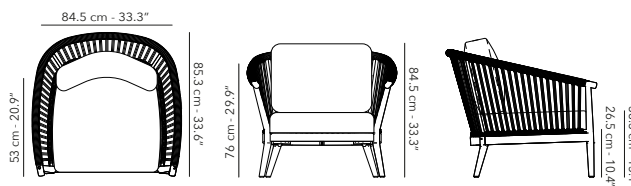

Other fabrics upon request. Find an overview on p. 208.
Protection cover available.

9.2 kg
20.3 lbs

LOUNGE CHAIR 1S

	FULEG1S04 Frame	 	W64R12 sable teak & cream
	CULEG1S04 Cushions		C012 cream cat. B

Other fabrics upon request. Find an overview on p. 208.
Protection cover available.