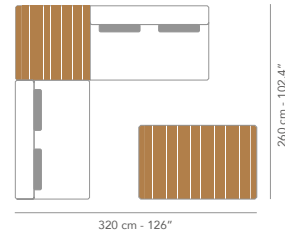

MAUROO CONCEPT

CONCEPT 1

LEFT / RIGHT

Frame	1x FUMAUDS02LRT		A01 white
	1x FUMAUDS02M 1x FUMAULT03		A31 charcoal
Cushions	1x CUMAUDS02LRT		C006 vanilla cat. B
	1x CUMAUDS02M		C202 smoke grey cat. B

Other fabrics upon request. Find an overview on p. 208.
Protection covers available per module.

LEFT