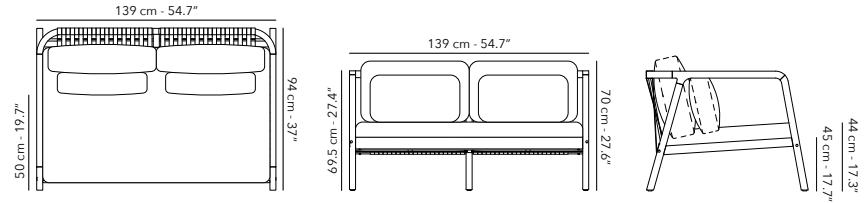

32.5 kg
71.7 lbs

SOFA 3S

	FUFLE3S01 Frame		W62R30 teak & anthracite strap
	CUFLE3S01 Cushions		C005 marble cat. C

Other fabrics upon request. Find an overview on p. 208.
Protection cover available.