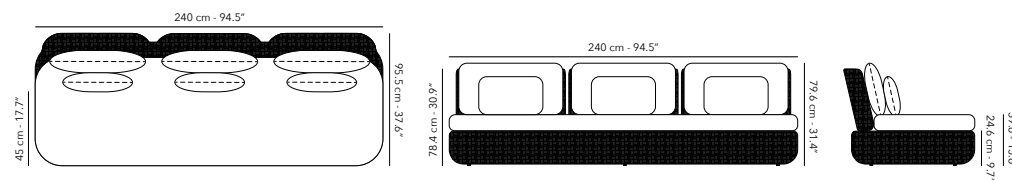

60 kg
132.3 lbs