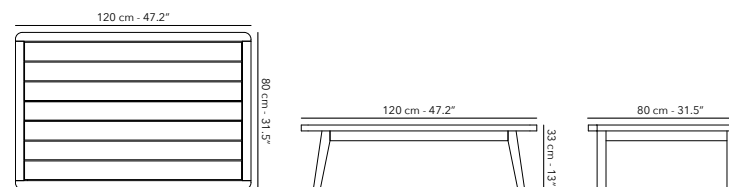

COFFEE TABLE 120 x 80 cm

	FUFLELT01 Frame		W62 teak

Protection cover available.