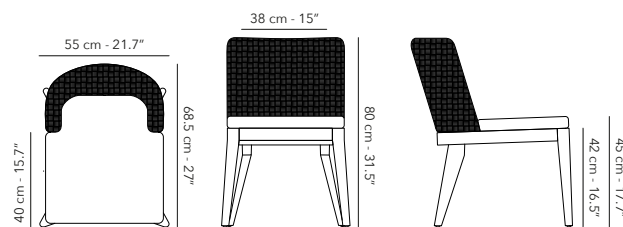

TUGU

DINING CHAIR

	FUTUGNC01 Frame	F16W62 cottage & teak
		F16W64 cottage & sable teak
	CUTUGNC01 Cushions	C008 linen cat. B

Other fabrics upon request. Find an overview on p. 208.
Protection cover available.