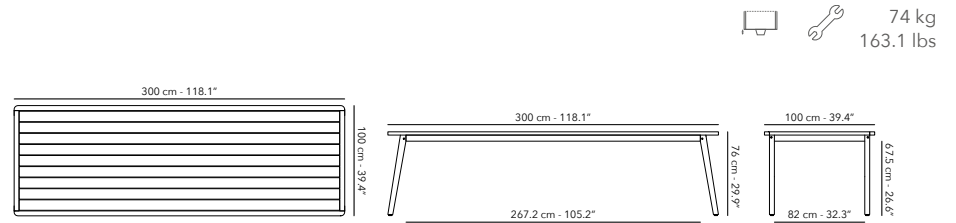

DINING TABLE 300 x 100 cm

	FUFLEDT47 Frame		W62 teak

Protection cover available.