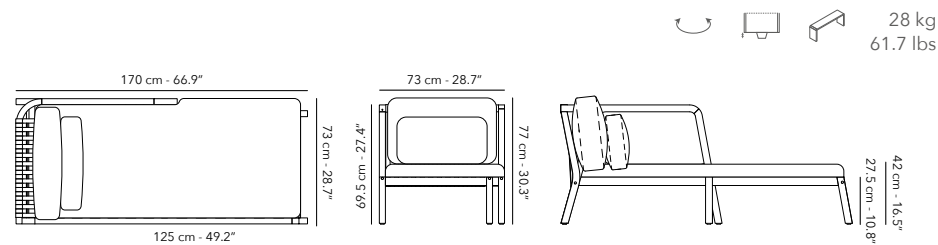

MODULAR CHAISE LONGUE left

	FUFLECL01L Frame		W62R30 teak & anthracite strap
	CUFLECL01L Cushions		C005 marble cat. C

Other fabrics upon request. Find an overview on p. 208.
Protection cover available.