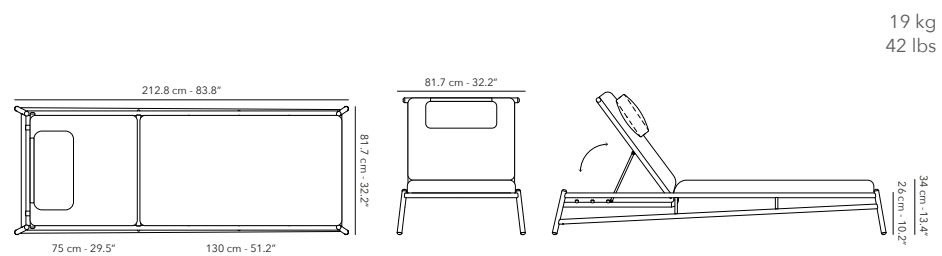

SCOOP

SUNLOUNGER

	FUSCOSL05 Frame	A14R14 lava & brown
	CUSCOSL05 Cushions	C007 beige cat. B

Other fabrics upon request. Find an overview on p. 208.
Protection cover available.