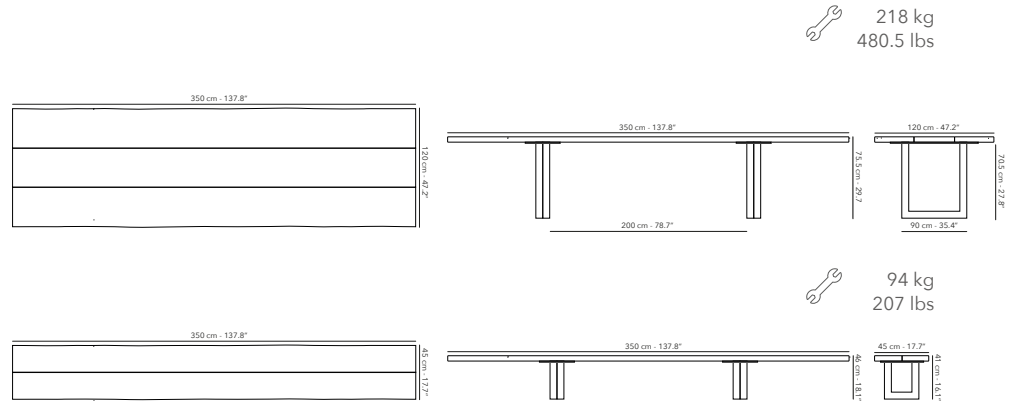

NATURE

DINING TABLE 280 x 120 cm - BENCH 280 cm

FUNATDT46S Frame		A32 black
FUNATTOP46 Table top		W62 teak
FUNATBE46S Frame		A32 black
FUNATTOP46B Seat		W62 teak

DINING TABLE 350 x 120 cm - BENCH 350 cm

FUNATDT48S Frame		A32 black
FUNATTOP48 Table top		W62 teak
FUNATBE46S Frame		A32 black
FUNATTOP48B Seat		W62 teak